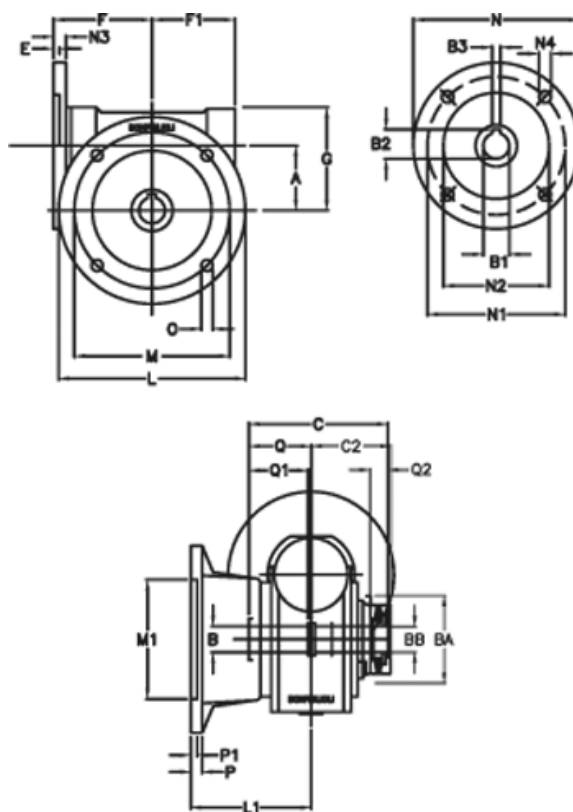

Article number: 390204901842216

Description: Worm Gear with Torque Limiter  
VF 49-L1-F-18 P63B5

## Measures

|            |                              |           |          |
|------------|------------------------------|-----------|----------|
| a = 49.50  | C2 = 63,5                    | m = 90    | P = 12   |
| B = 25     | Description = VF 49F-xx-63B5 | M1 = 70   | P1 = 10  |
| B1 E7 = 11 | E = 3.0                      | N = 140   | Q = 51.0 |
| B2 = 12.8  | F = 70                       | N1 = 115  | Q1 = 41  |
| B3 H9 = 4  | F1 = 63                      | N2 = 95   | Q2 = 15  |
| BA = 63    | g = 80                       | N3 = 10.5 |          |
| BB H7 = 14 | L = 125                      | N4 = 9.5  |          |
| C = 105    | L1 = 85.5                    | O = 10.5  |          |